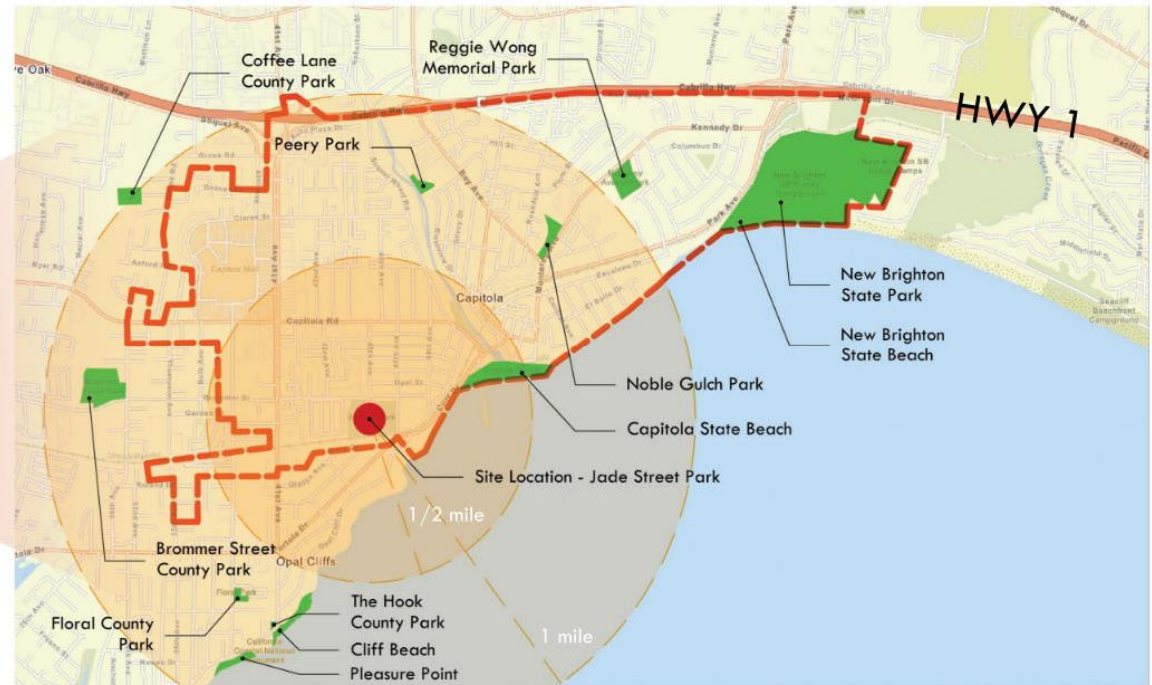

Project Introduction

■ Project purpose to develop universally accessible (UA) playground at Jade Street Park. Project will replace and expand existing and outdated playground that was installed in 1999 and 2007.

■ Project construction is not yet funded. The City is coordinating a fund-raising plan in conjunction with approval of a preferred concept.