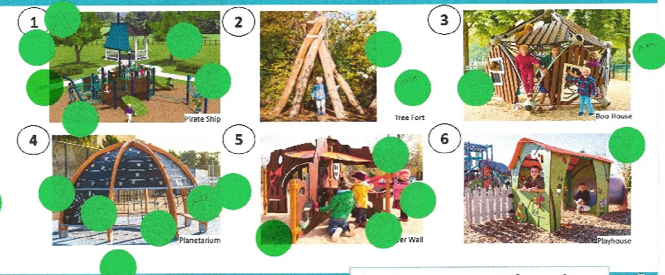

Existing Conditions

Climbing Sliding Zone

Select 3 that inspire you.

Balance & Strength Zone

Select 3 that inspire you.

Imagination Play

Rank your top 3 favorites.
#1 being the top.

Jade Street Park – Universally Accessible Playground

Community Input Survey Results

Swing Zone

Universal Swing Set

Inclusive Whirl

Jade Street Park – Universally Accessible Playground

Community Input Design Development

2nd Community Meeting was held on April 25th
Pop-Up event held on Saturday in the park – April 29th

Sign-in participants: **12** Total estimated Participants: **36**

Survey closed May 3rd

Participants: **43**

What we heard:

Main Topics:

Seating	25 mentions
Picnic	22 mentions
Access	17 mentions
Pollinator Path	15 Mentions
Sensory Garden	11 mentions

Jade Street Park – Universally Accessible Playground

Community Input Summary

Theme analysis: 47 participants

Jade Street Park – Universally Accessible Playground

Reach Concept

CONCEPT LEGEND

- ① EXISTING PARKING LOT
- ② ENTRY MONUMENT
- ③ GROUP PICNIC TABLE (2)
- ④ TRASH CONTAINERS
- ⑤ FENCING - 48" TALL
- ⑥ SEATING PAD
- ⑦ SLOPED WALKWAY
- ⑧ GAME TABLE (2)
- ⑨ PICNIC TABLE - 4 SEATS (3)
- ⑩ BANNER POLE (3)
- ⑪ INSECT HOUSE
- ⑫ EDUCATIONAL SIGN
- ⑬ DRINKING FOUNTAIN
- ⑭ BENCH (4)
- ⑮ TRIKE TRACK