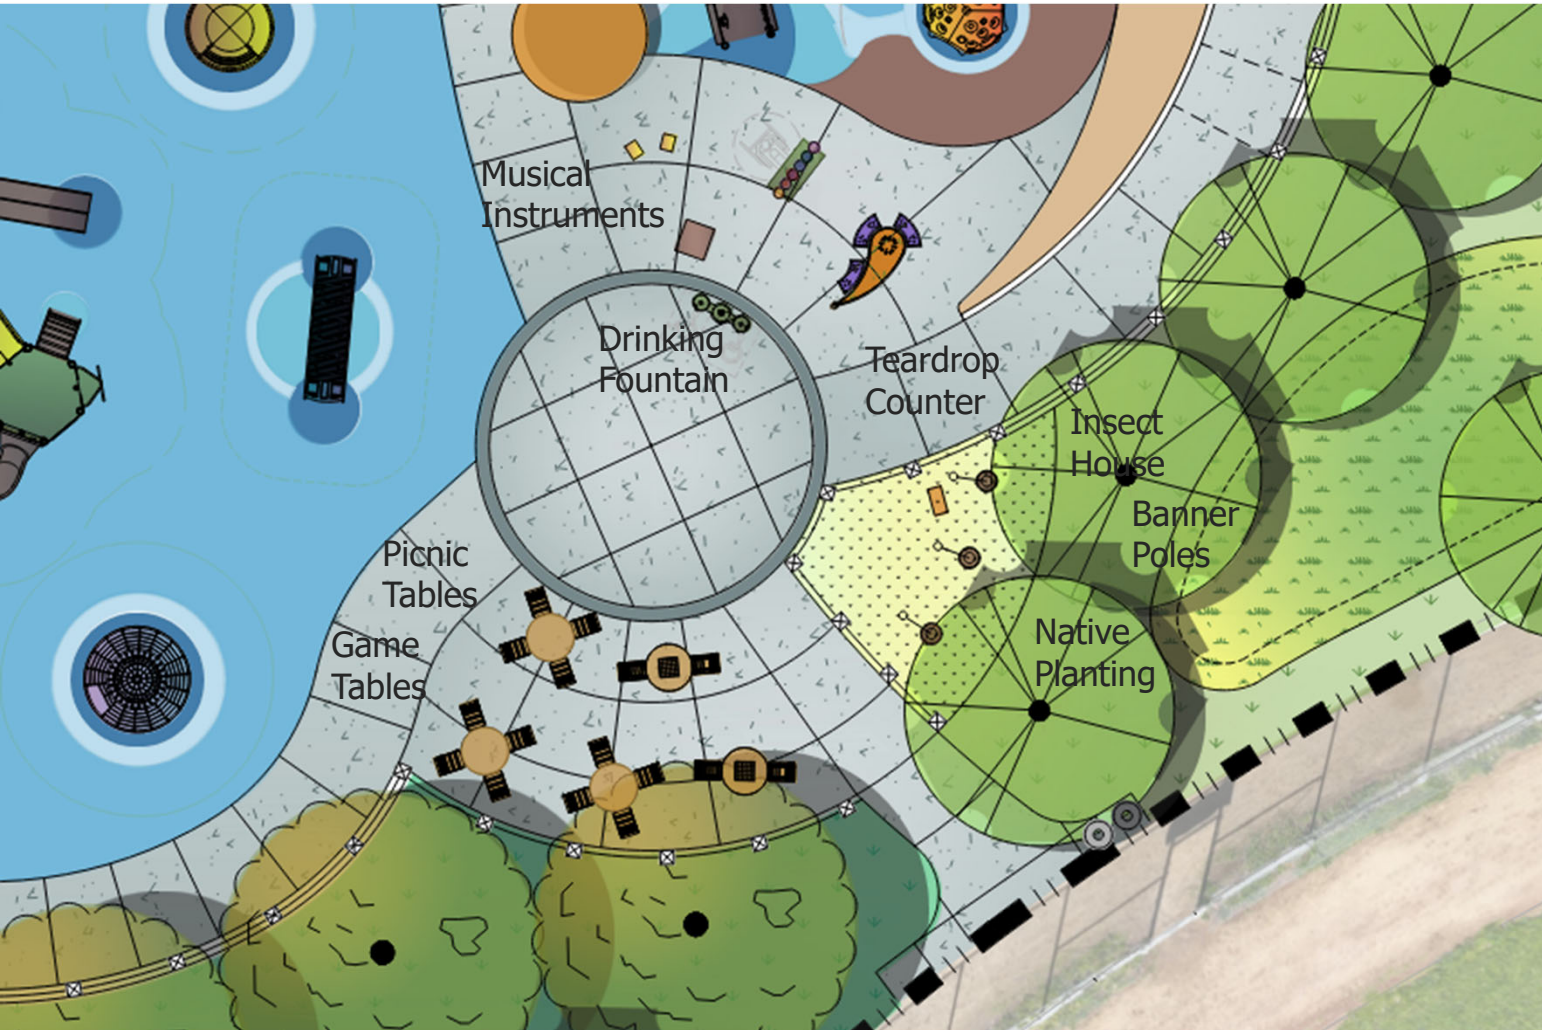

Reach Concept - Arrival and Entry

Reach Concept – 5-12 Play Zone

Reach Concept – 5-12 Play Zone

Jade St. Park

1174169-01-02-04 • 06.08.2023

Recreation Equipment

©2023 Landscape Structures. All Rights Reserved.

Play Features 5-12 Play Zone

Jade Street Park – Universally Accessible Playground

Play Features – 5-12 Play Zone

Jade Street Park – Universally Accessible Playground

Reach Concept – 2-5 Play Zone

Reach Concept – 2-5 Play Zone

Play Features – 2-5 Play Zone

Jade Street Park – Universally Accessible Playground

Reach Concept – Music and South Plaza

NORTH

Concept B

Sensory + Sound Garden

Jade Street Park – Universally Accessible Playground