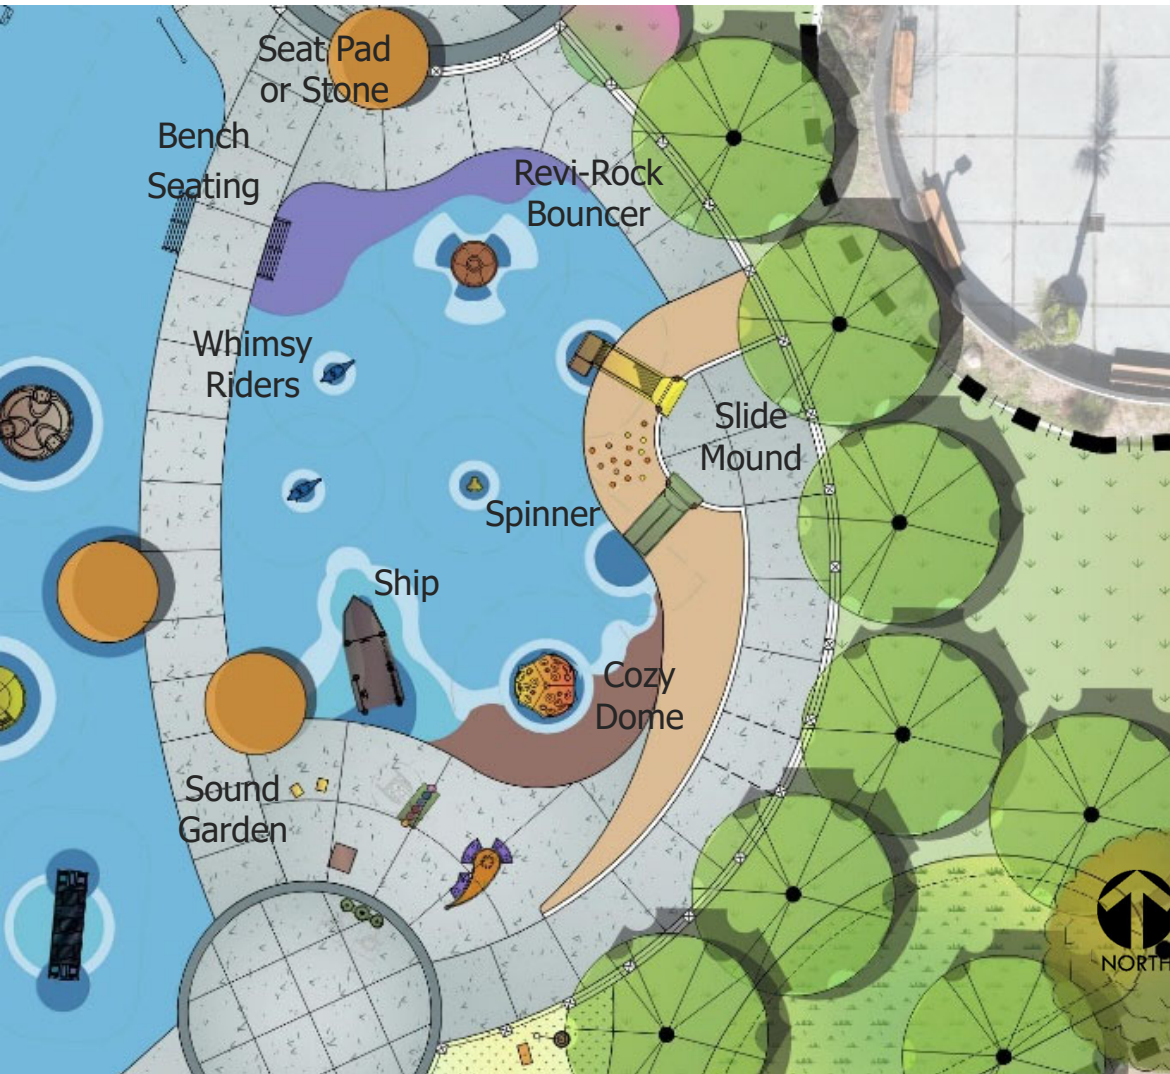

Reach Concept - Arrival and Entry

Reach Concept – 5-12 Play Zone

Reach Concept – 5-12 Play Zone

Jade St. Park

1174169-01-02-04 • 06.08.2023

Recreation Equipment

©2023 Landscape Structures. All Rights Reserved.

Play Features 5-12 Play Zone

Jade Street Park – Universally Accessible Playground

Play Features – 5-12 Play Zone

Jade Street Park – Universally Accessible Playground

Reach Concept – 2-5 Play Zone

Reach Concept – 2-5 Play Zone

Play Features – 2-5 Play Zone

Jade Street Park – Universally Accessible Playground

Reach Concept – Music and South Plaza

NORTH

Concept B

Sensory + Sound Garden

Jade Street Park – Universally Accessible Playground