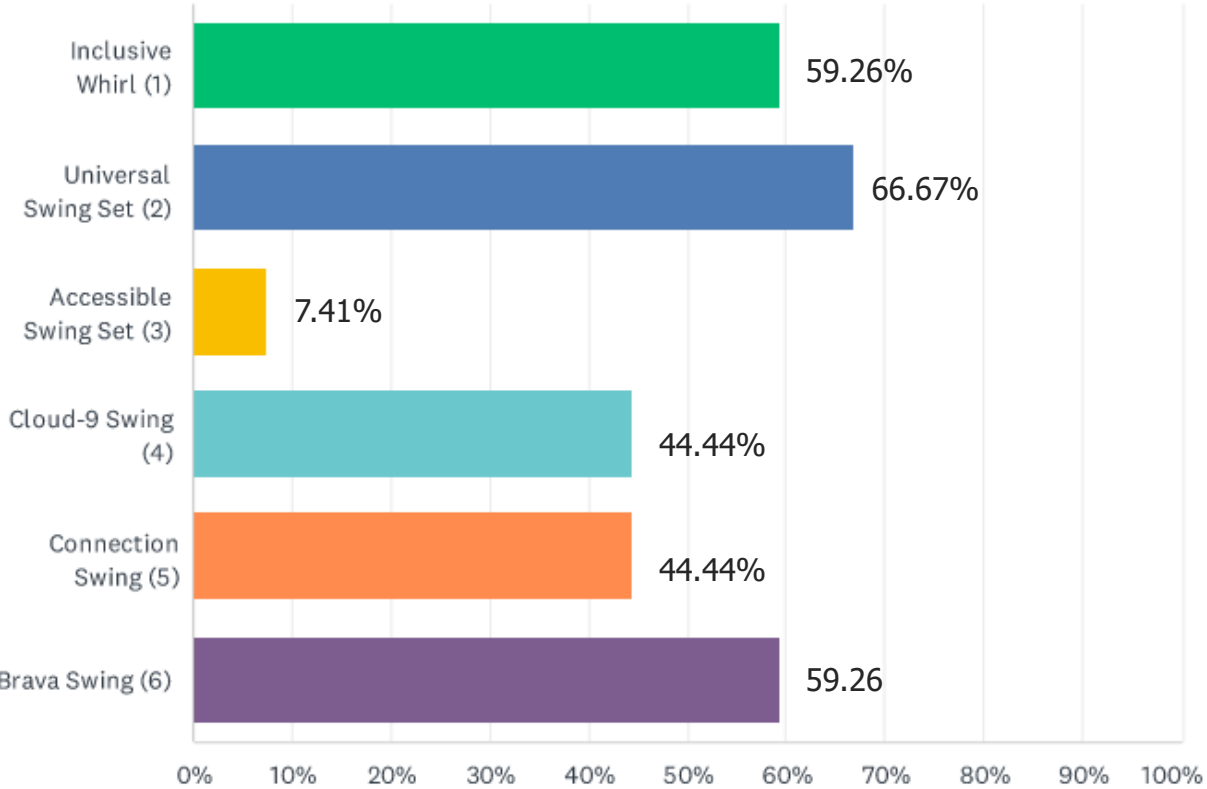

Existing Conditions

Climbing Sliding Zone

Select 3 that inspire you.

Balance & Strength Zone

Select 3 that inspire you.

Imagination Play

Rank your top 3 favorites.
#1 being the top.

Jade Street Park – Universally Accessible Playground

Community Input Survey Results

Swing Zone

Universal Swing Set

Inclusive Whirl

Jade Street Park – Universally Accessible Playground

Community Input Design Development

2nd Community Meeting was held on April 25th
Pop-Up event held on Saturday in the park – April 29th