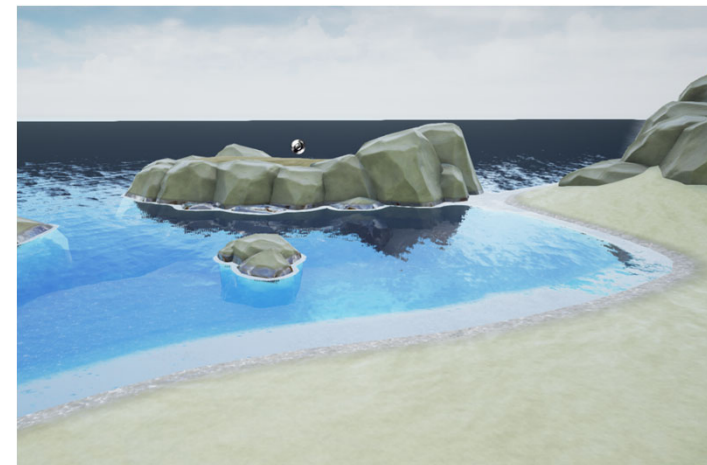

Sign-in participants: **12** Total estimated Participants: **36**

Survey closed May 3rd

Participants: **43**

What we heard:

Main Topics:

Seating	25 mentions
Picnic	22 mentions
Access	17 mentions
Pollinator Path	15 Mentions
Sensory Garden	11 mentions

Jade Street Park – Universally Accessible Playground

Community Input Summary

Theme analysis: 47 participants

Jade Street Park – Universally Accessible Playground

Reach Concept

CONCEPT LEGEND

- ① EXISTING PARKING LOT
- ② ENTRY MONUMENT
- ③ GROUP PICNIC TABLE (2)
- ④ TRASH CONTAINERS
- ⑤ FENCING - 48" TALL
- ⑥ SEATING PAD
- ⑦ SLOPED WALKWAY
- ⑧ GAME TABLE (2)
- ⑨ PICNIC TABLE - 4 SEATS (3)
- ⑩ BANNER POLE (3)
- ⑪ INSECT HOUSE
- ⑫ EDUCATIONAL SIGN
- ⑬ DRINKING FOUNTAIN
- ⑭ BENCH (4)
- ⑮ TRIKE TRACK