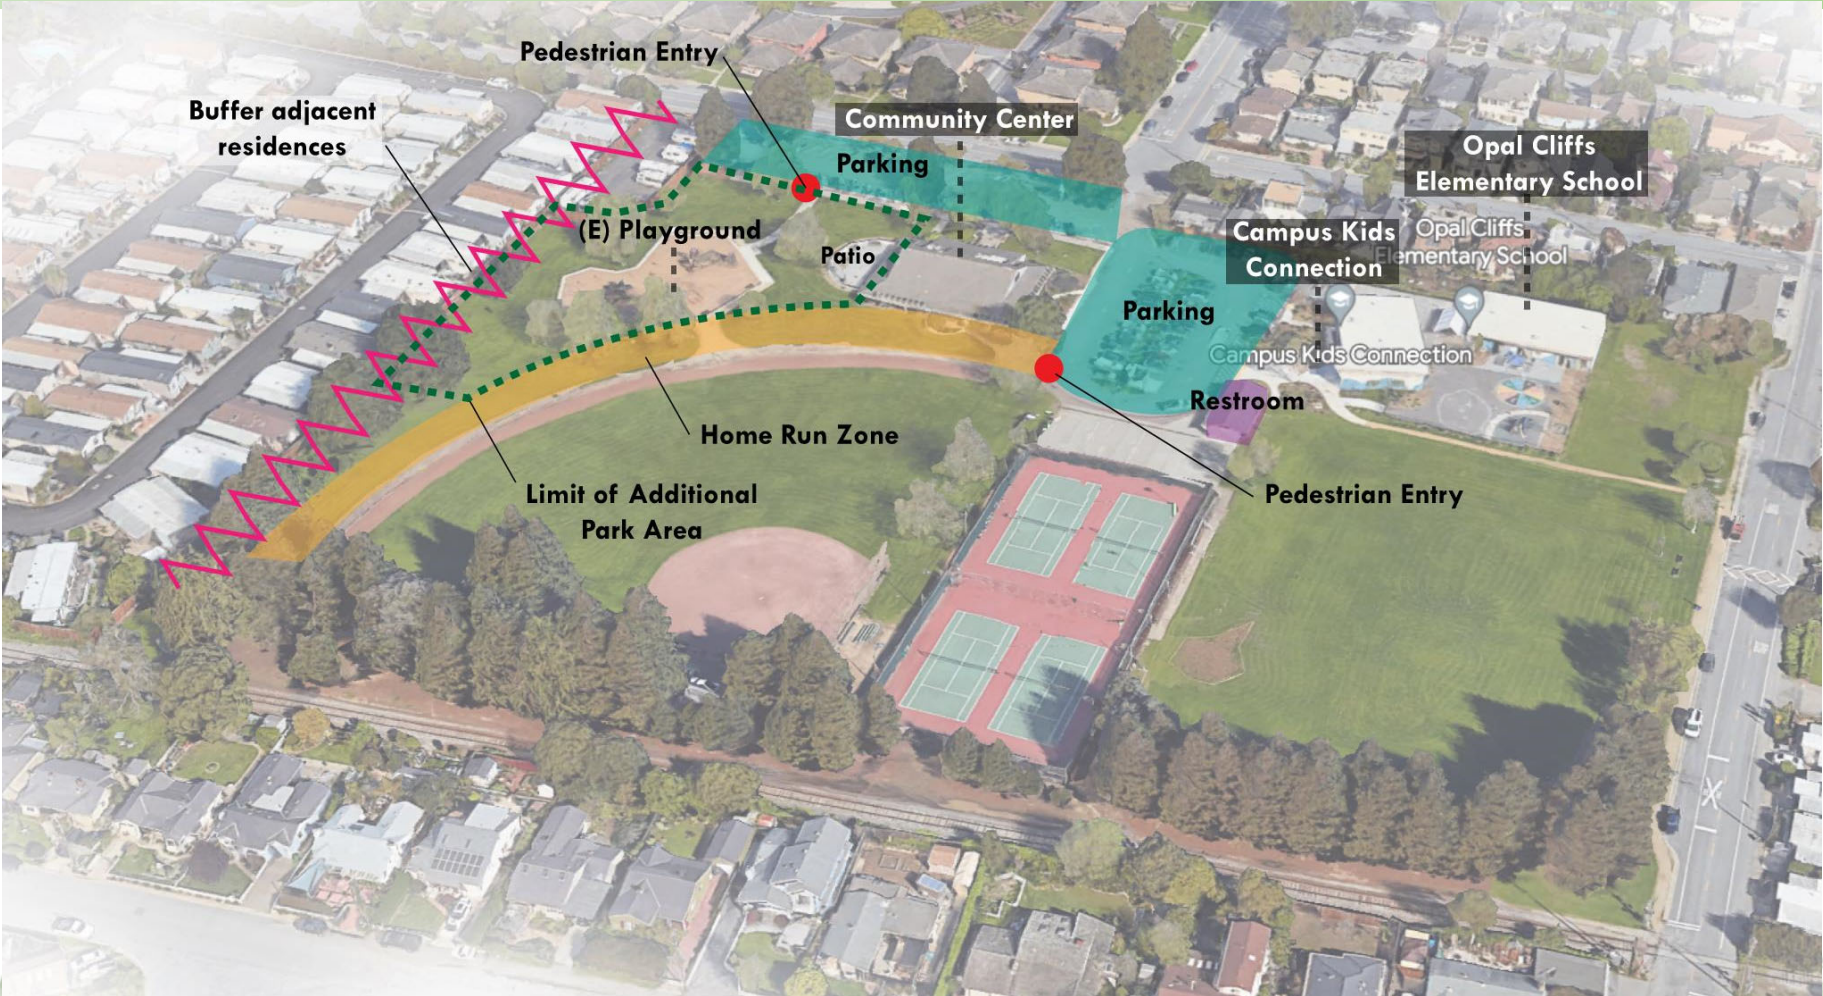

Jade Street Park – Universally Accessible Playground

Site Analysis

Jade Street Park – Universally Accessible Playground

How We Got To This Point

■ Community Outreach

- Community Workshop No. 1
 - Pop Up at the Park No. 1
- Community Workshop No. 2
 - Pop up at the Park No. 2

Jade Street Park – Universally Accessible Playground

Community Input Summary

Theme analysis: 47 participants

Jade Street Park – Universally Accessible Playground

Reach Concept

CONCEPT LEGEND

- ① EXISTING PARKING LOT
- ② ENTRY MONUMENT
- ③ GROUP PICNIC TABLE (2)
- ④ TRASH CONTAINERS
- ⑤ FENCING - 48" TALL
- ⑥ SEATING PAD
- ⑦ SLOPED WALKWAY
- ⑧ GAME TABLE (2)
- ⑨ PICNIC TABLE - 4 SEATS (3)
- ⑩ BANNER POLE (3)
- ⑪ INSECT HOUSE
- ⑫ EDUCATIONAL SIGN
- ⑬ DRINKING FOUNTAIN
- ⑭ BENCH (4)
- ⑮ TRIKE TRACK