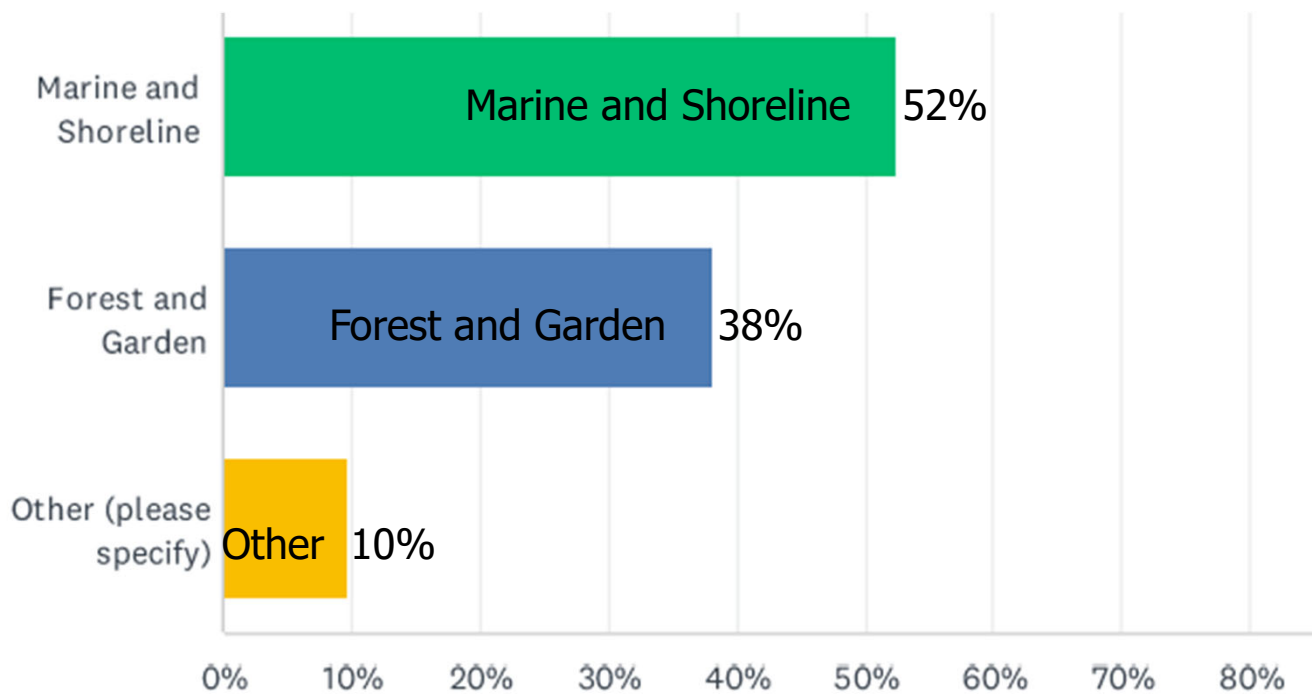

Community Input Summary

Theme analysis: 47 participants

Jade Street Park – Universally Accessible Playground