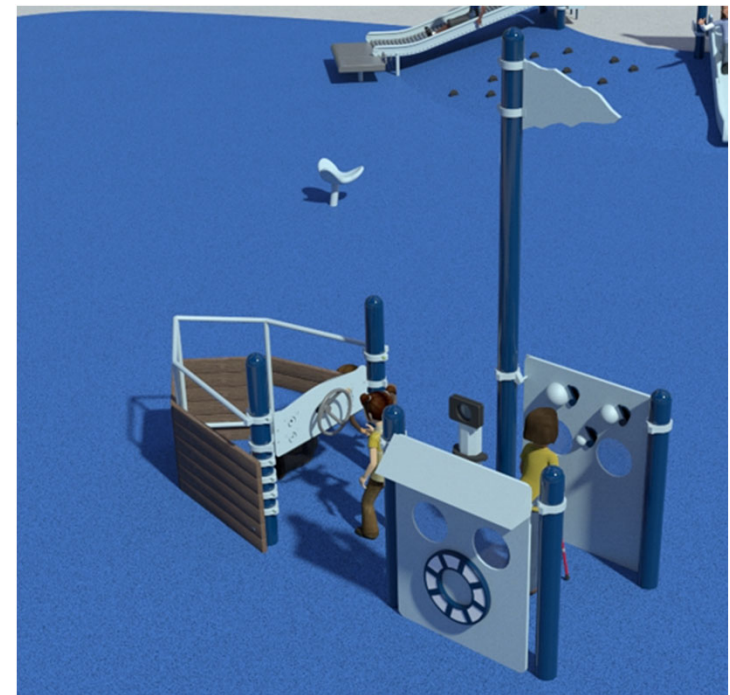

Play Features 5-12 Play Zone

Jade Street Park – Universally Accessible Playground

Play Features – 5-12 Play Zone

Jade Street Park – Universally Accessible Playground

Reach Concept – 2-5 Play Zone

Reach Concept – 2-5 Play Zone